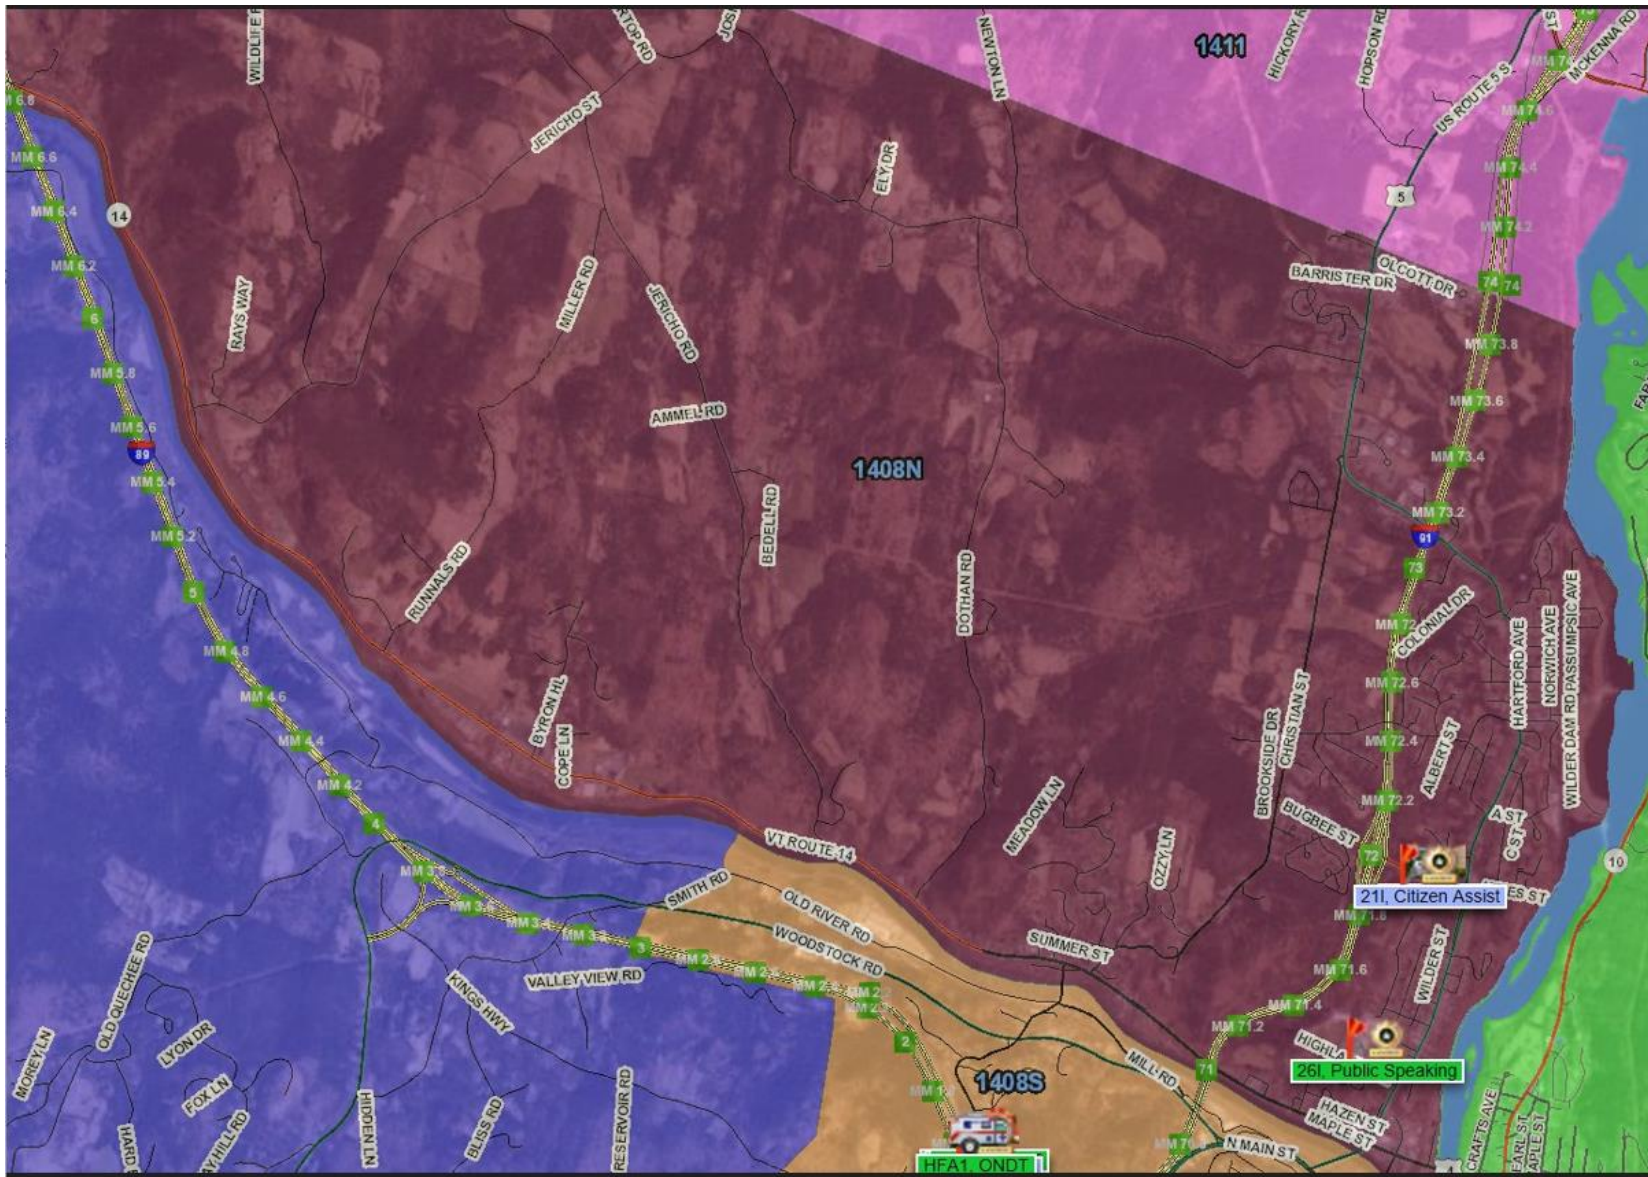

Hartford Police Department - North Zone